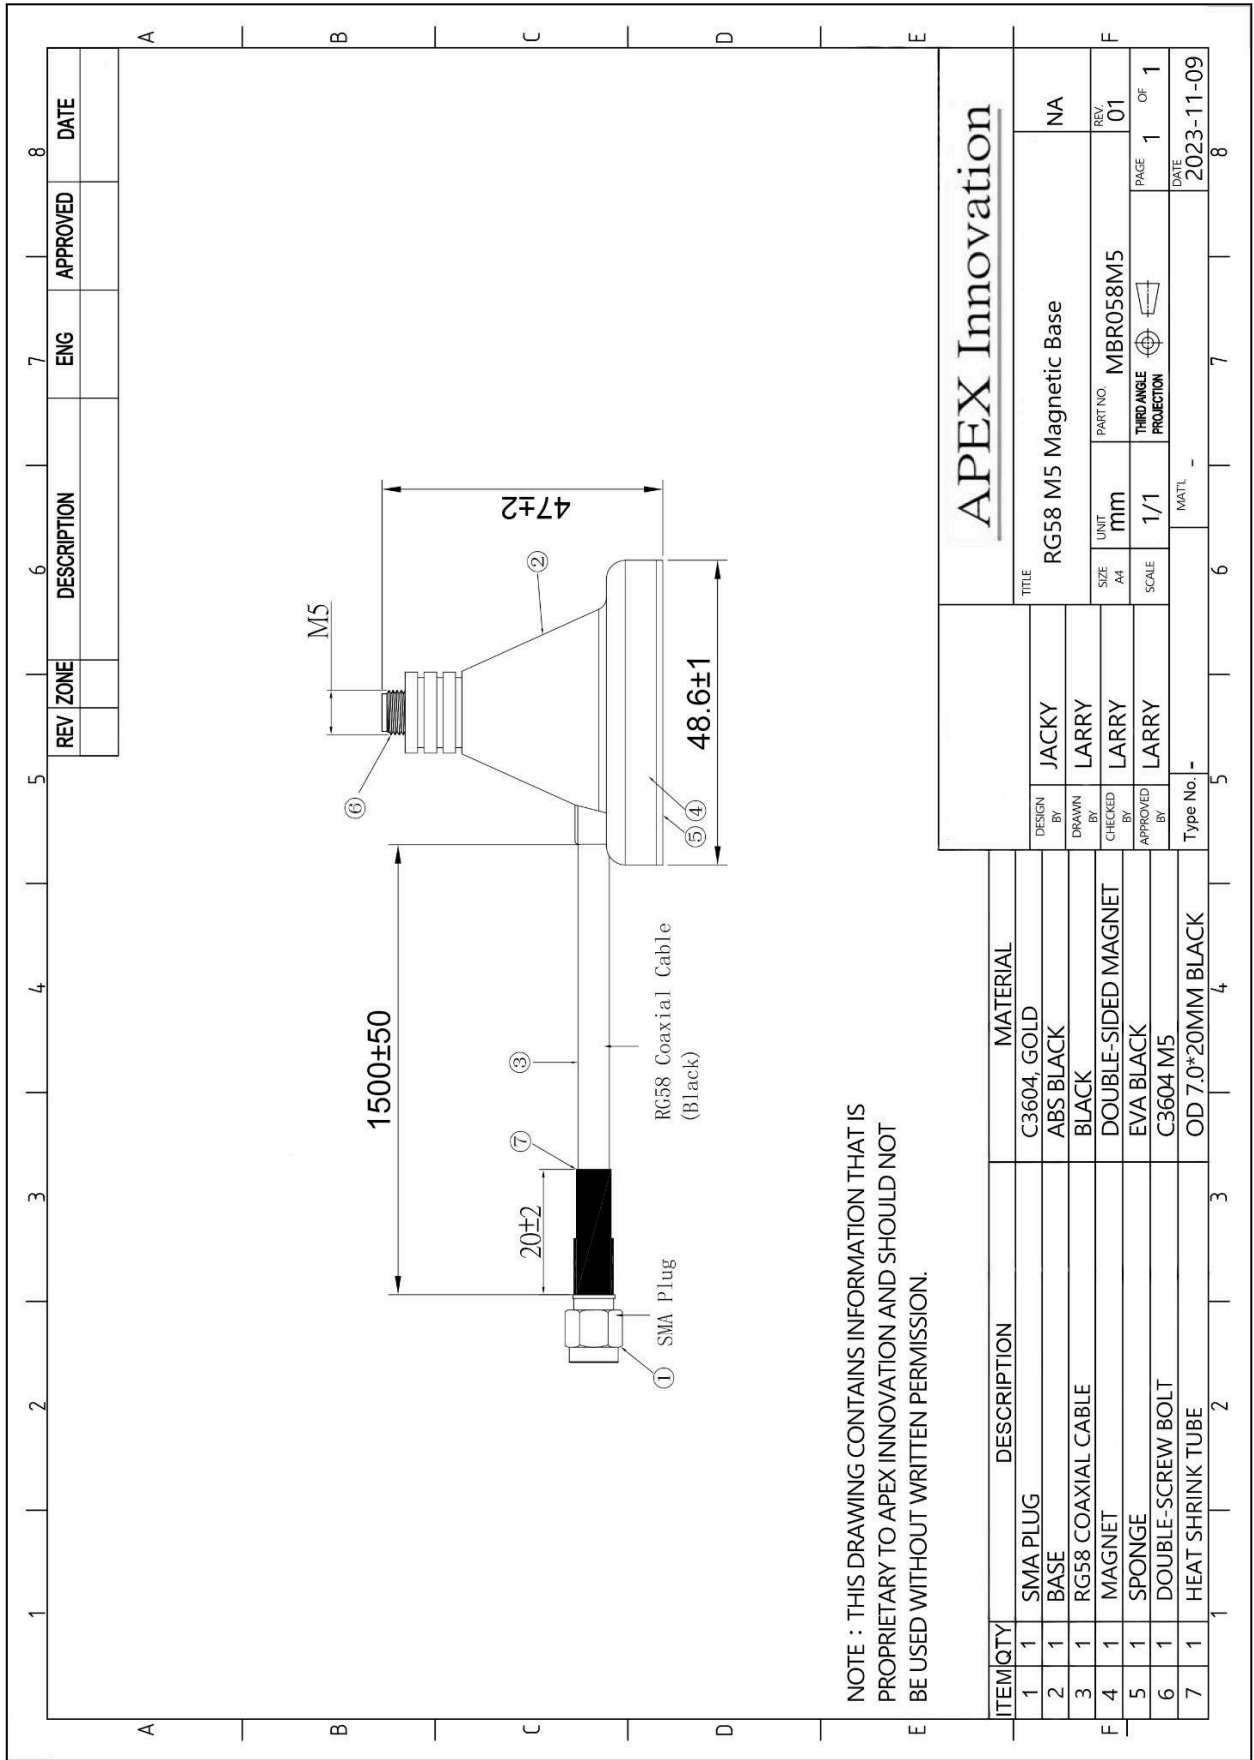

RG58 M5 MAGNETIC BASE

ITEM	QTY	DESCRIPTION	MATERIAL
1	1	SMA PLUG	C3604, GOLD
2	1	BASE	ABS BLACK
3	1	RG58 COAXIAL CABLE	BLACK
4	1	MAGNET	DOUBLE-SIDED MAGNET
5	1	SPONGE	EVA BLACK
6	1	DOUBLE-SCREW BOLT	C3604 M5
7	1	HEAT SHRINK TUBE	OD 7.0*20MM BLACK

APEX Innovation	
DESIGN BY	JACKY
DRAWN BY	LARRY
CHECKED BY	LARRY
APPROVED BY	LARRY
TITLE: RG58 M5 Magnetic Base	
SIZE	mm
UNIT	mm
SCALE	1/1
PART NO.	MBR058M5
REV.	01
THIRD ANGLE PROJECTION	
PAGE	1 OF 1
DATE	2023-11-09