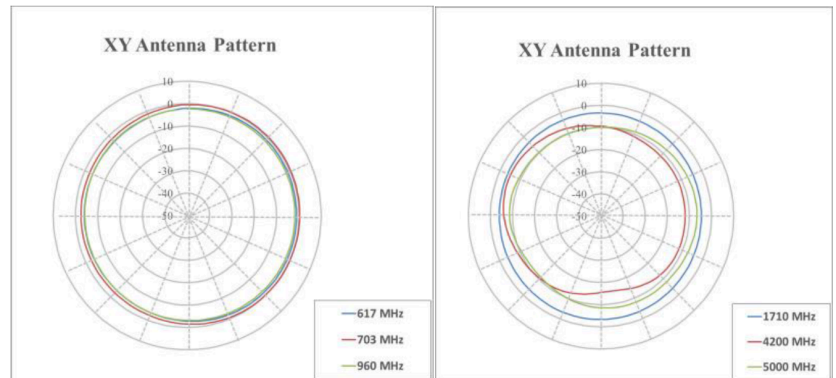

Lora Outdoor Antenna

Antenna Radiation Patterns

PRODUCT INFORMATION

Lora Outdoor Antenna	
Model Name	AP869H2SA
Brand Name	APEX

PRODUCT SPECIFICATIONS

Electrical	
Frequency	868 MHz ~ 960MHz
Gain	3 dBi max
VSWR	< 2 typ.
Efficiency	70%
Polarization	Vertical
Impedance	50 ohms
Radiation	Omni-directional

Physical and Environmental		
Dimension (DxL)	mm	187 x \varnothing 22.8 mm
Weight	pcs/g	60 g
Connector	-	SMA plug / Brass
Material	-	ABS
Operating Temperature	°C	-20 ~ +65

PACKING

PE BAG	1 piece in a PE bag
Carton	200 pcs in a carton
Gross Weight	13 kg