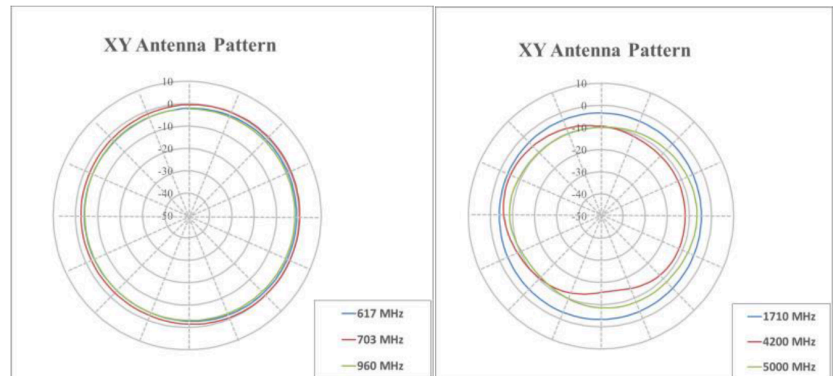

Lora Outdoor Antenna

Antenna Radiation Patterns

PRODUCT INFORMATION

Lora Outdoor Antenna	
Model Name	AP869H1NM
Brand Name	APEX

PRODUCT SPECIFICATIONS

Electrical	
Frequency	868 MHz ~ 960MHz
Gain	3 dBi max
VSWR	< 2 typ.
Efficiency	70%
Polarization	Vertical
Impedance	50 ohms
Radiation	Omni-directional

Physical and Environmental		
Dimension (DxL)	mm	187 x \varnothing 22.8 mm
Weight	pcs/g	65 g
Connector	-	N plug / Brass
Material	-	ABS
Operating Temperature	°C	-20 ~ +65

PACKING

PE BAG	1 piece in a PE bag
Carton	200 pcs in a carton
Gross Weight	22 kg