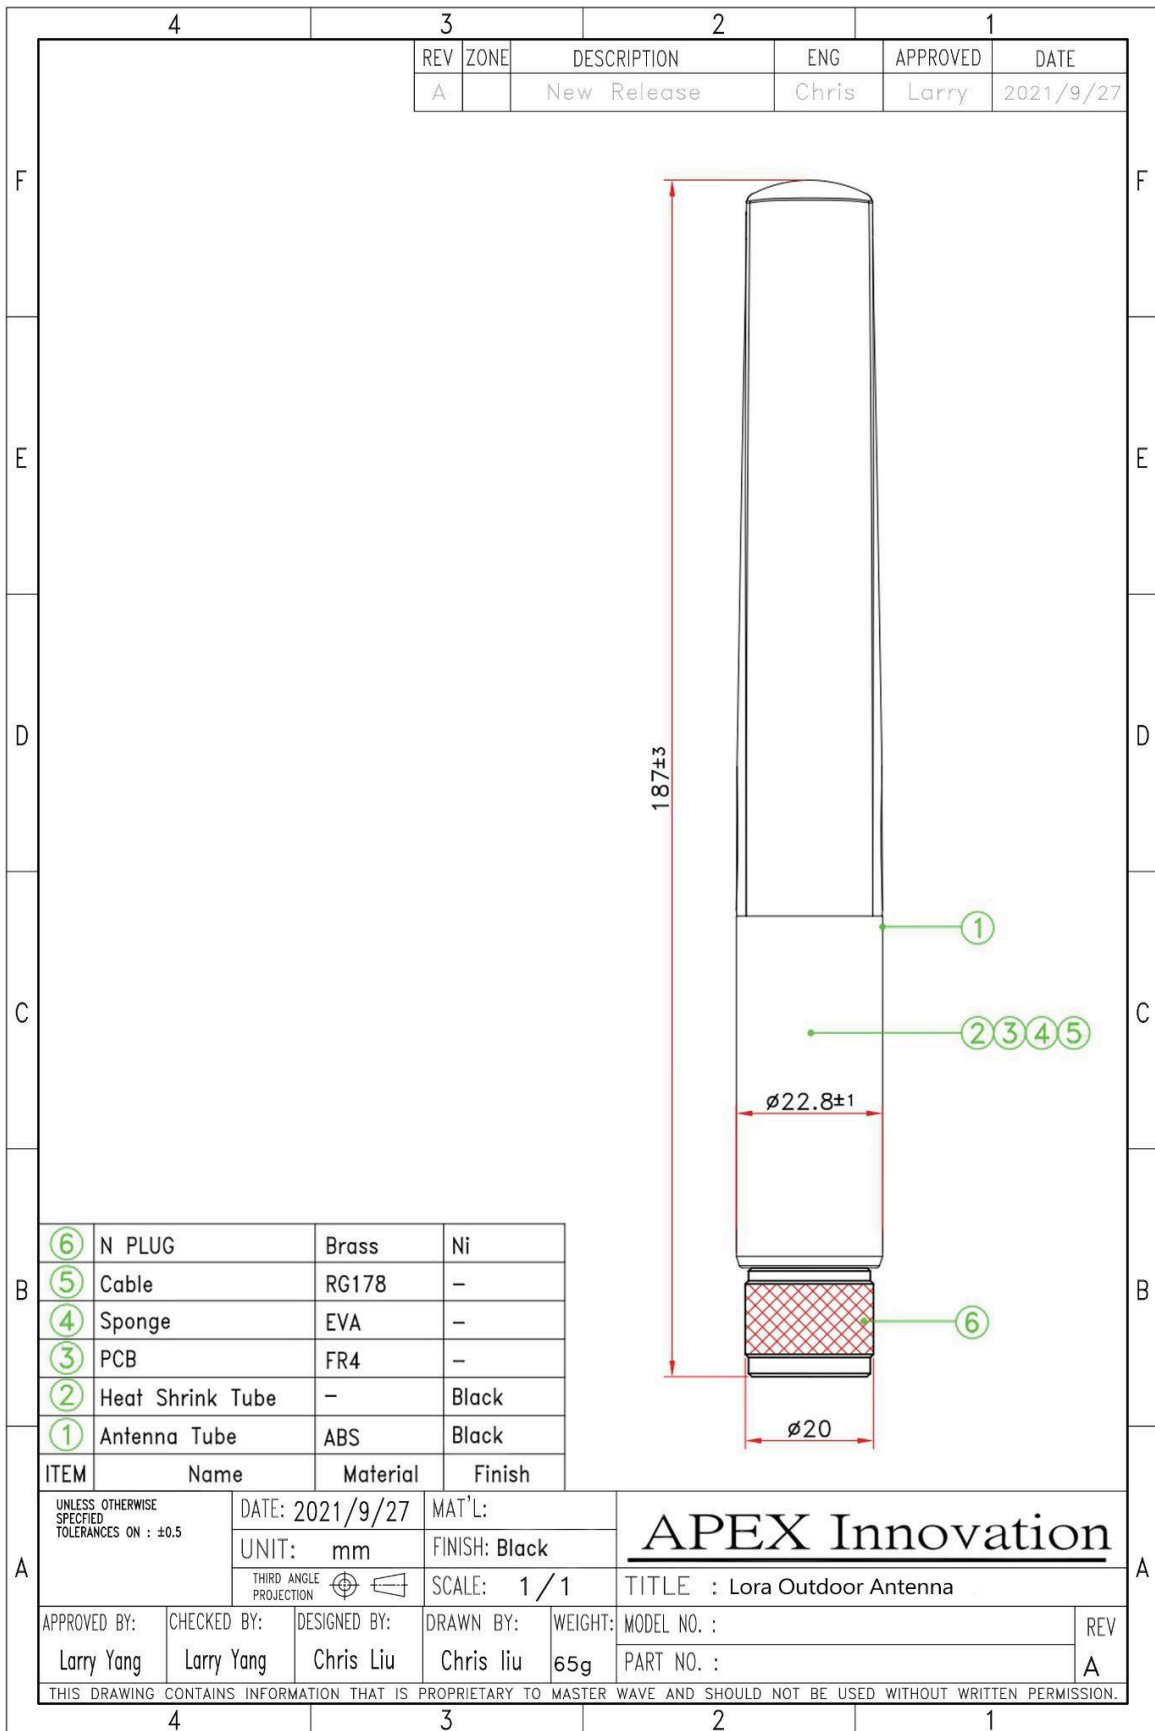

Lora Outdoor Antenna

Antenna Radiation Patterns

PRODUCT INFORMATION

Lora Outdoor Antenna	
Model Name	AP869H1NM
Brand Name	APEX

PRODUCT SPECIFICATIONS

Electrical	
Frequency	868 MHz ~ 960MHz
Gain	3 dBi max
VSWR	< 2 typ.
Efficiency	70%
Polarization	Vertical
Impedance	50 ohms
Radiation	Omni-directional

Physical and Environmental		
Dimension (DxL)	mm	187 x \varnothing 22.8 mm
Weight	pcs/g	65 g
Connector	-	N plug / Brass
Material	-	ABS
Operating Temperature	°C	-20 ~ +65

PACKING

PE BAG	1 piece in a PE bag
Carton	200 pcs in a carton
Gross Weight	22 kg

OUTLINE

ELECTRICAL