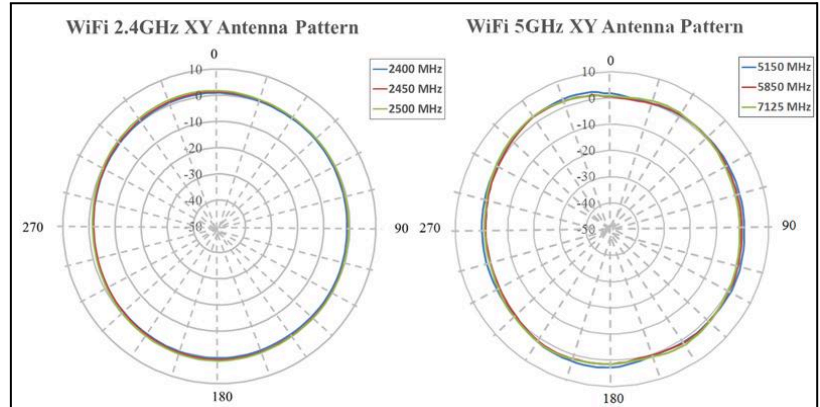

WiFi 5 & 6 External antenna

Antenna Radiation Patterns

PRODUCT INFORMATION

WiFi 5 & 6 External Antenna

Model Name	AP257A1
Brand Name	APEX

PRODUCT SPECIFICATIONS

Electrical

Frequency	2400 MHz ~ 2500MHz / 5150 MHz ~ 7125 MHz	
Gain	5 dBi typ	
VSWR	< 2.5	
Efficiency	70 %	
Polarization	Vertical	
Impedance	50 ohms	
Radiation	Omni-directional	

Physical and Environmental

Dimension (DxL)	mm	20.1 x 135.6 mm
Weight	pcs/g	14.7g
Connector	-	SMA PLUG or RP SMA PLUG
Material	-	ABS
Operating Temperature	°C	-20 ~ +65

PACKING

PE BAG	1 piece in a PE bag
Carton	500 pieces in a carton
Gross Weight	8kg