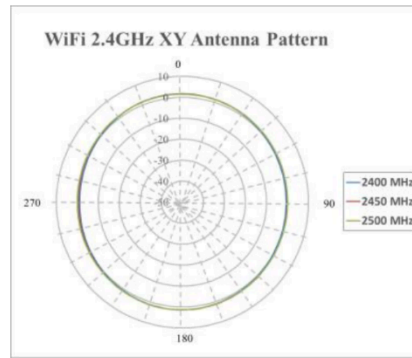

## Antenna Radiation Patterns

## PRODUCT SPECIFICATIONS

Electrical	
Frequency	2.4 GHz ~ 2.5 GHz / 5.15 GHz ~ 5.85 GHz
Gain	5 dBi
VSWR	< 2.0 typ.
Efficiency	70%
Polarization	Vertical
Impedance	50 ohms
Radiation	Omni-directional

Physical and Environmental		
Dimension (DxL)	mm	159 x $\varnothing$ 10.1 mm
Weight	pcs/g	15g
Connector	-	RP SMA PLUG
Material	-	ABS
Operating Temperature	°C	-20 ~ +65