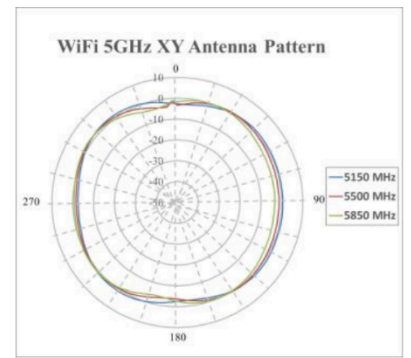

## Antenna Radiation Patterns

## PRODUCT SPECIFICATIONS

Electrical	
Frequency	2.4 GHz ~ 2.5 GHz / 5.15 GHz ~ 5.85 GHz
Gain	5 dBi
VSWR	< 2.0 typ.
Efficiency	70%
Polarization	Vertical
Impedance	50 ohms
Radiation	Omni-directional

Physical and Environmental		
Dimension (DxL)	mm	159 x $\varnothing$ 10.1 mm
Weight	pcs/g	15g
Connector	-	RP SMA PLUG
Material	-	ABS
Operating Temperature	°C	-20 ~ +65