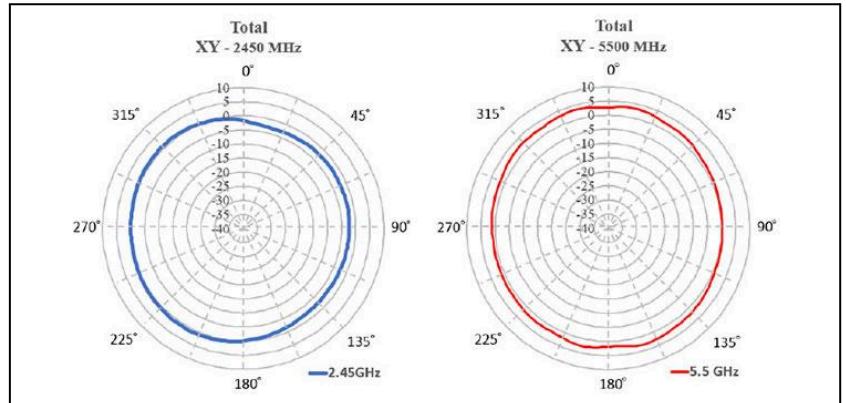

High Performance 2.4 GHz / 5 GHz External Antenna

Antenna Radiation Patterns

PRODUCT INFORMATION

WiFi Dual Band External Antenna	
Model Name	AP255A1
Brand Name	APEX

PRODUCT SPECIFICATIONS

Electrical	
Frequency	2.4 GHz ~ 2.5 GHz / 5.15 GHz ~ 5.85 GHz or customized
Gain	5 dBi max.
VSWR	< 2.0
Efficiency	> 70%
Polarization	Vertical
Impedance	50 ohms
Radiation	Omni-directional

Physical and Environmental		
Dimension (DxL)	mm	20.1 x 135.6 mm
Weight	pcs/g	13.8 g
Connector	-	RP SMA PLUG or customized
Material	-	ABS
Operating Temperature	°C	-20 ~ +65

PACKING

PE BAG	1 piece in a PE bag
Carton	500 pieces in a Carton
Gross Weight	8kg