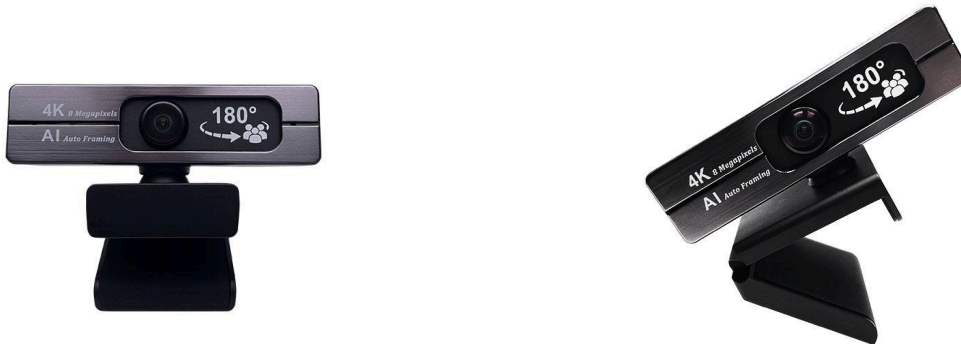

AI 4K Webcam

PRODUCT INFORMATION

AI 4K Webcam	
Model Name	A000177B01
Brand Name	APEX

PRODUCT SPECIFICATIONS

Electrical	
Sensor Size	Sony IMX41S 1/2.8 inches, 8 megapixels
Pixel Dimensions	1.45um x 1.45um (2864*2228)
Aperture	F1.8
View Angle	180°(diagonal), 177°(horizontal), 102°(vertical)
Focus Mode	Fixed focus
Image Format	MJPEG/YUY2
Microphone Type	2 Omni microphones
Deformity Variables	< 0.7%
Exposure Control	Exposure auto adjustment
Resolution	4K – 3840x2160/30fps (Fixed mode) 1080p – 1920x1080/30fps (AI Zoom Mode: 360P ~ 1080P) - 1280x960/30fps 720p – 1280x720/30fps 480p – 848x480/30fps 360p – 480x360/30fps
System Compatibility	Windows 10 macOS 10.10 or later Android™ V5.0 or above
USB Cable	2M USB Type A
Production Size	100 x 47 x 60 mm
Certification	CE / FCC